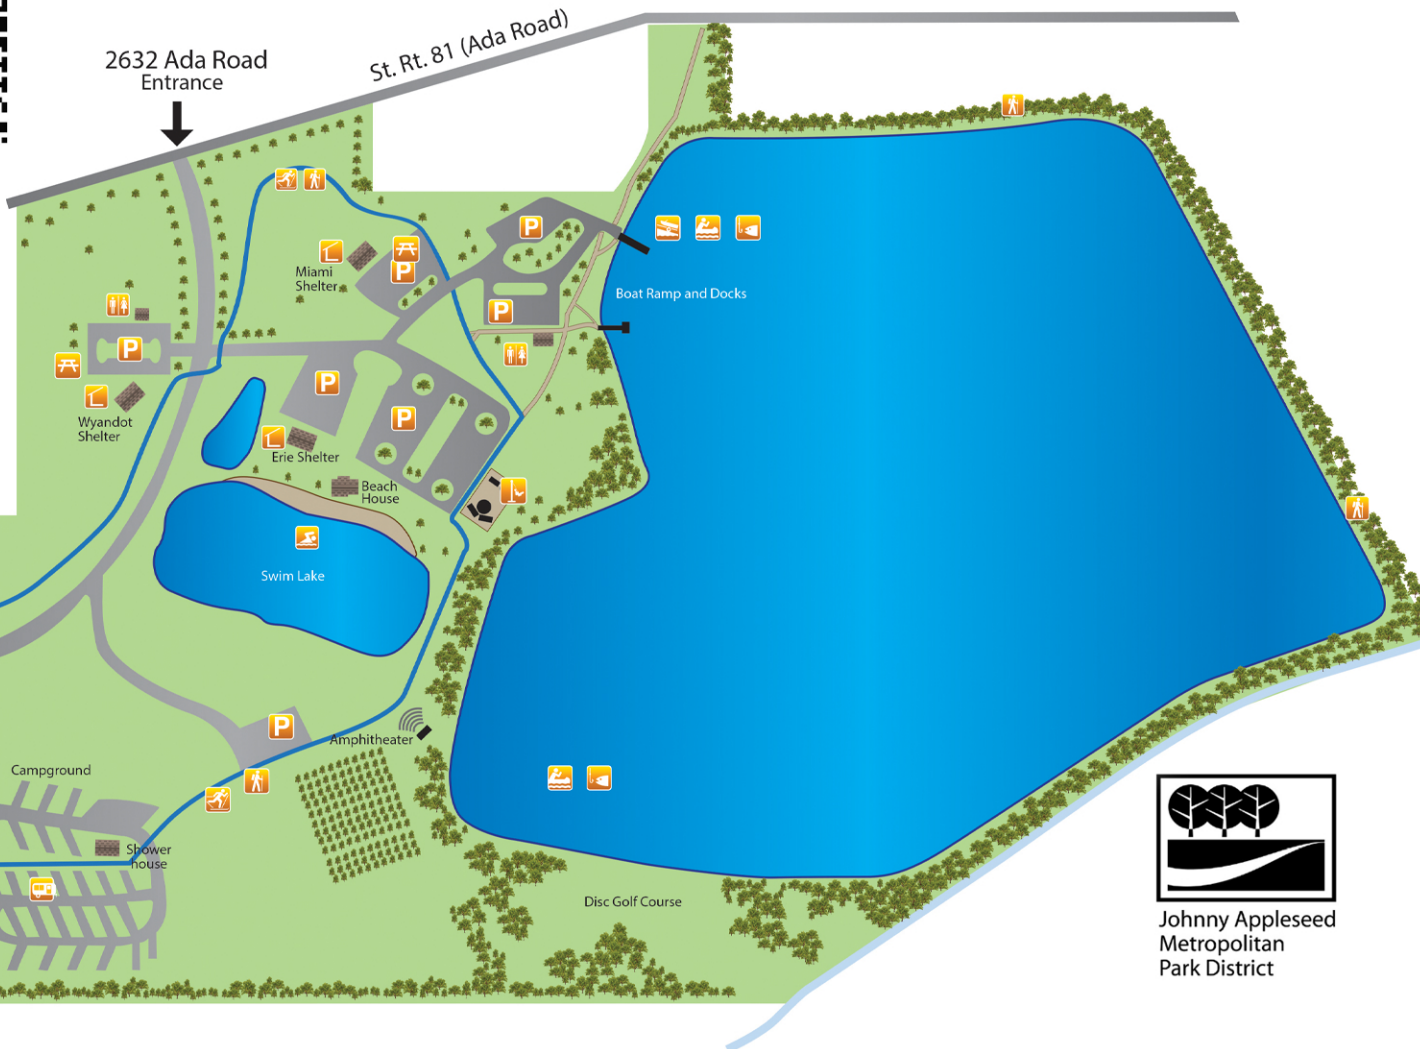

## Ottawa Metro Park

2632 Ada Road, Lima, Ohio

-  Ottawa River Bikeway = 0.98 miles
-  West Loop = 0.66 miles
-  Perimeter Trail = 1.75 miles
-  Arboretum Trail = 0.17 miles

Johnny Appleseed  
Metropolitan  
Park District

Lauer Historical Farm