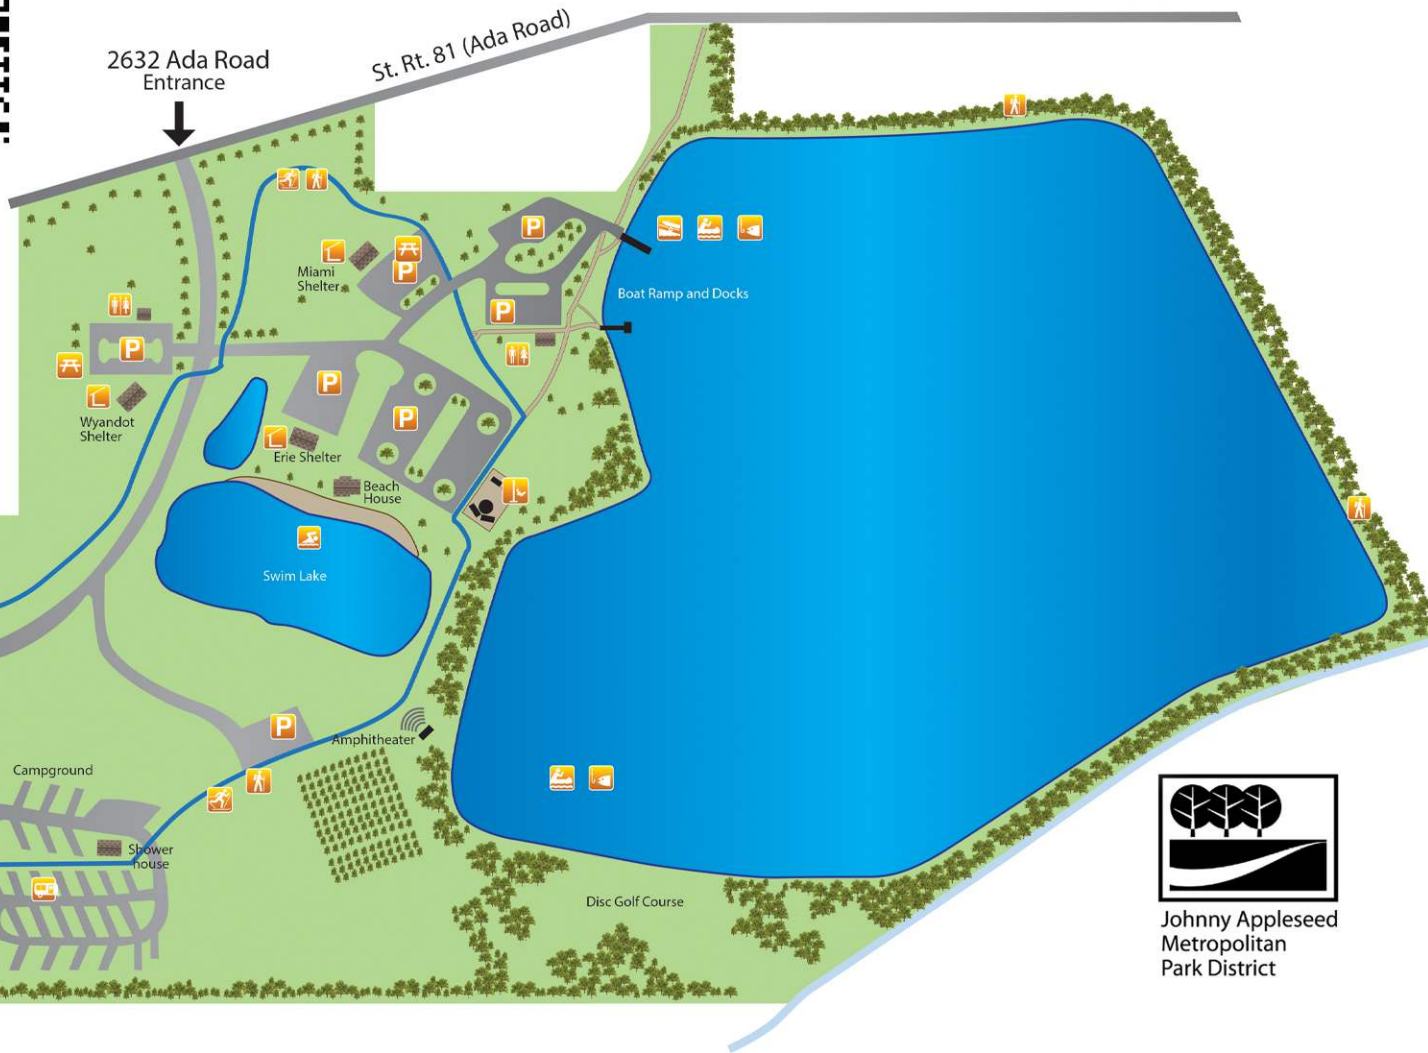

## Ottawa Metro Park

2632 Ada Road, Lima, Ohio

-  Ottawa River Bikeway = 0.98 miles
-  West Loop = 0.66 miles
-  Perimeter Trail = 1.75 miles
-  Arboretum Trail = 0.17 miles

Johnny Appleseed  
Metropolitan  
Park District