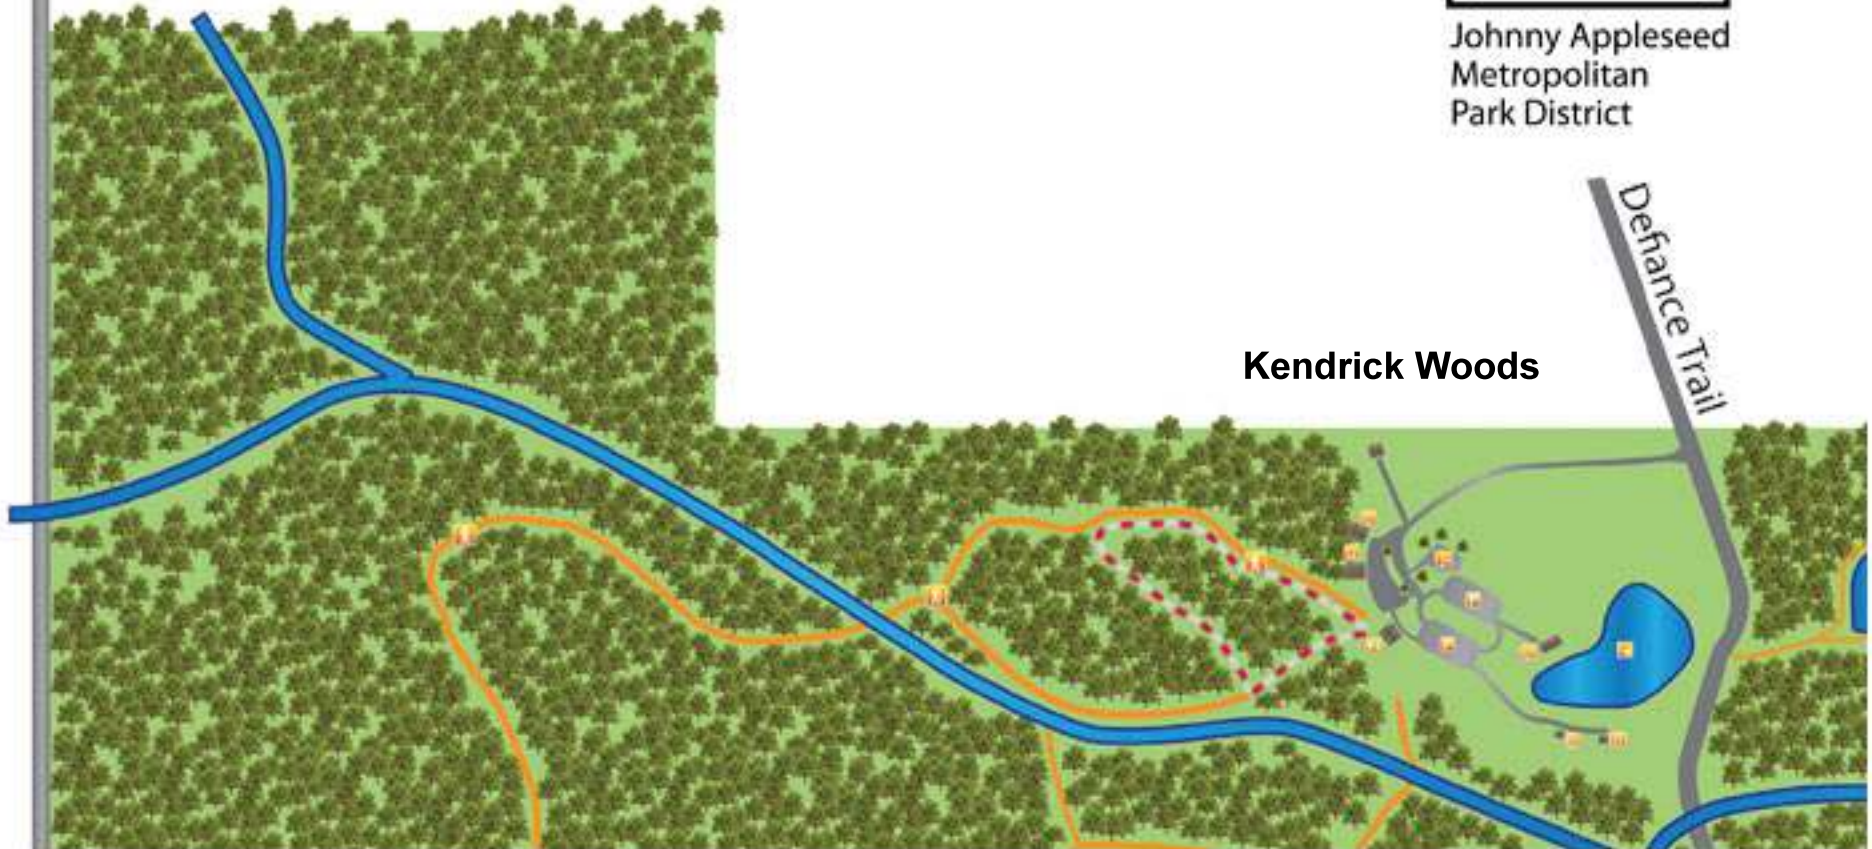

St. Rt. 66

Evan's Archery Range

376 N. Saint Mary's Road,
Spencerville, OH 45887

Johnny Appleseed
Metropolitan
Park District

Kendrick Woods

Defiance Trail