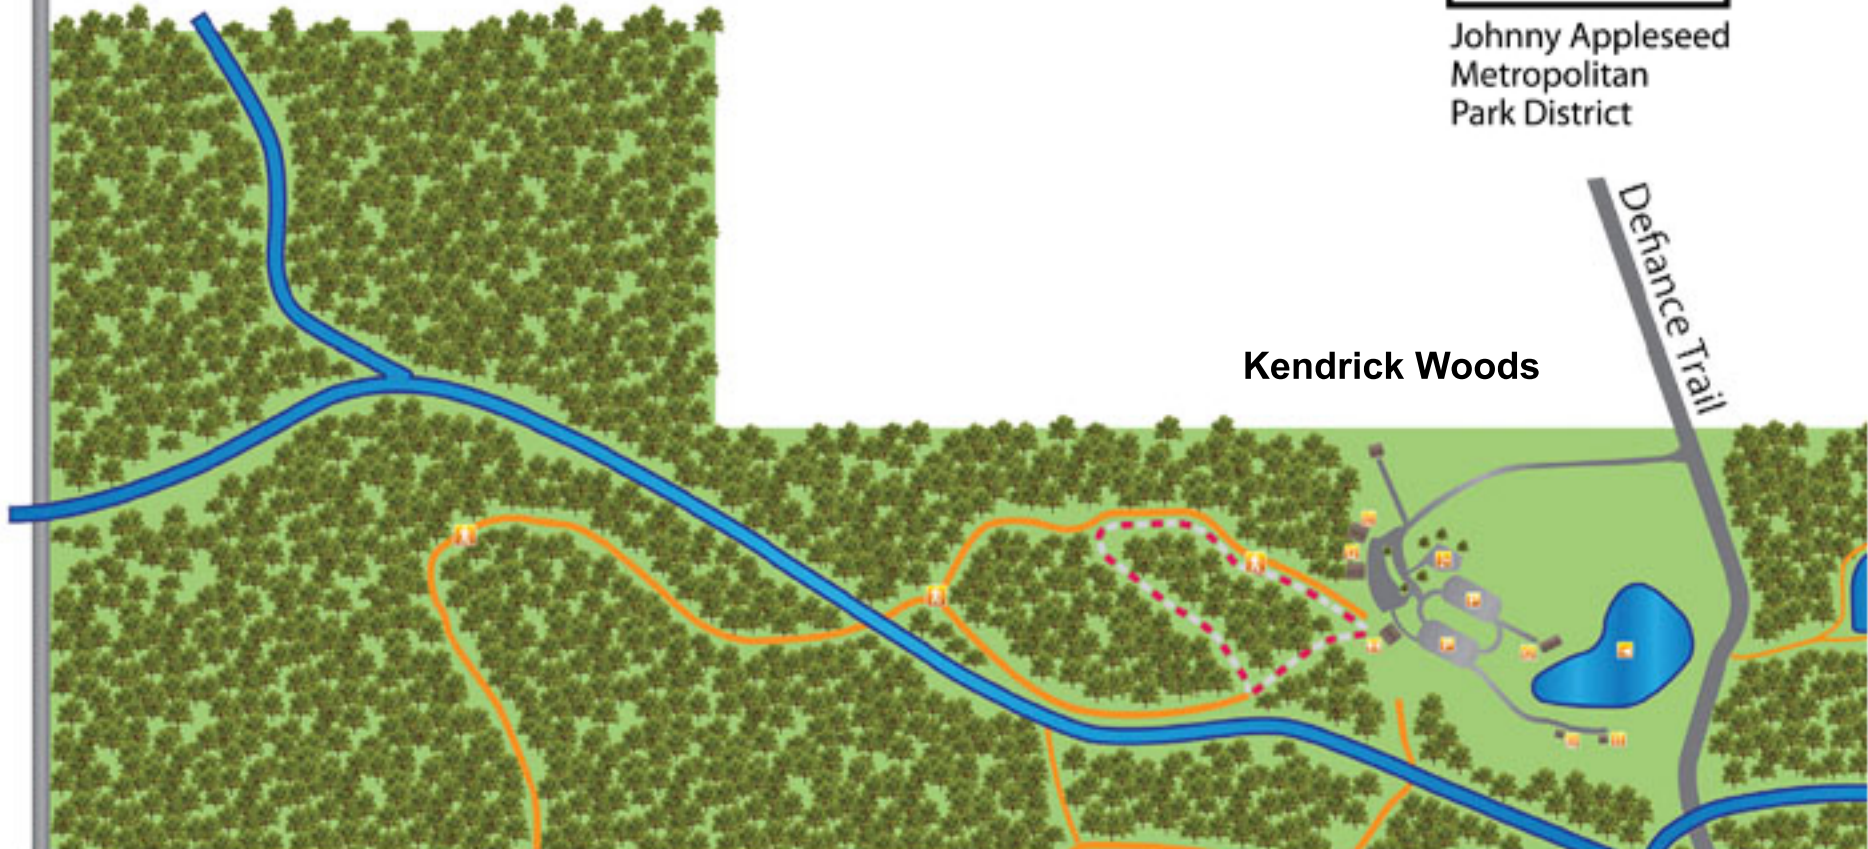

St. Rt. 66

Evan's Archery Range

376 N. Saint Mary's Road,
Spencerville, OH 45887

Johnny Appleseed
Metropolitan
Park District

Kendrick Woods

Defiance Trail